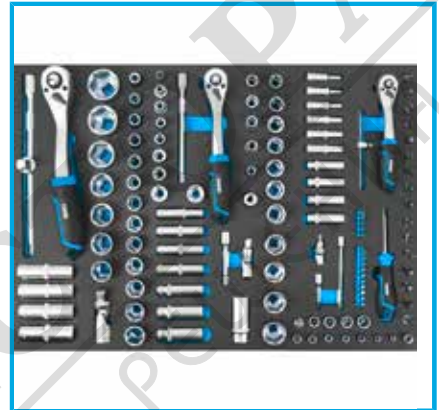

**ART. C900C3C**  
TOOL ROLLING CABINET WITH TOOLS

Included foam trays

Dimensions

Drawer dimensions

Drawers height

Drawer capacity

Gross weight

EAN Code

C960/1A, C960/3A, C960/4A

744 x 461 x 964h mm

569 x 406 mm

4 x 70 mm - 1 x 145 mm - 1 x 225 mm

25 kg

58,50 kg

8012667412081

235 Pcs