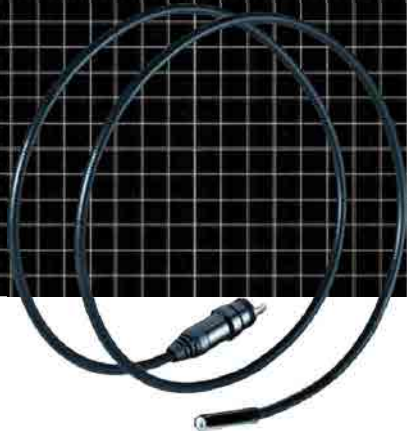

FlexCamera

Camera unit for VideoFlex G3 and G4

This camera unit with flexible cable is suitable for use with VideoFlex G3 and G4 products.

- Einfache Problemlokalisierung hinter oder in Gegenständen, Wänden, Leitungen, Hohlräumen
- Kompatibel für G3/G4

TECHNICAL SPECIFICATIONS

DIAMETER CAMERA HEAD	ø 9 mm
CAMERA RESOLUTION	640 x 480 pixels
FIELD OF VIEW (FOV)	53°
DEPTH OF FOCUS (DOF)	1 ... 6 cm
LENGTH OF PROBE	1.5 m
DIMENSIONS (W X H X D)	1500 mm x 19 mm x 19 mm
WEIGHT	165 g #