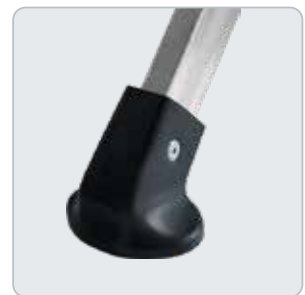

STABILO® Professional Folding stair

Robust aluminium folding stair with large profiled steps for safe ascend and descent as well as comfortable stand for a wide range of different uses.

- + Slip-resistant, profiled 230 x 370 mm large steps for comfortable stand
- + Easy to fold with one hand
- + Sturdy double side rails
- + Slip-resistant foot plugs
- + Foldable for space-saving storage (80 mm narrow without top rail, 135 mm narrow with top rail)
- + Due to the almost vertical support part it is possible to work closely to the object
- + Versions with or without 600 mm high extensible top rail available

STABILO Professional Folding stair without top rail

Art.-No.		(approx. m)		(approx. m)	(approx. kg)
		A	B	C	
810502	2	2.50	0.50	0.70	4.8
810519	3	2.75	0.75	1.00	7.4

STABILO Professional Folding stair with top rail