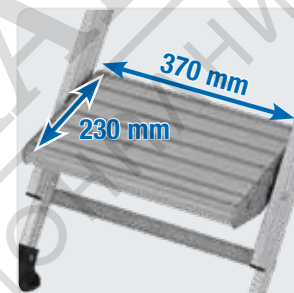

STABILO® Professional Folding stair

Robust aluminium folding stair with large profiled steps for safe ascend and descent as well as comfortable stand for a wide range of different uses.

- + Slip-resistant, profiled 230 x 370 mm large steps for comfortable stand
- + Easy to fold with one hand
- + Sturdy double side rails
- + Slip-resistant foot plugs
- + Foldable for space-saving storage (80 mm narrow without top rail, 135 mm narrow with top rail)
- + Due to the almost vertical support part it is possible to work closely to the object
- + Versions with or without 600 mm high extensible top rail available

STABILO Professional Folding stair without top rail

Art.-No.		(approx. m)		(approx. m)	(approx. kg)
		A	B	C	
810502	2	2.50	0.50	0.70	4.8
810519	3	2.75	0.75	1.00	7.4

STABILO Professional Folding stair with top rail