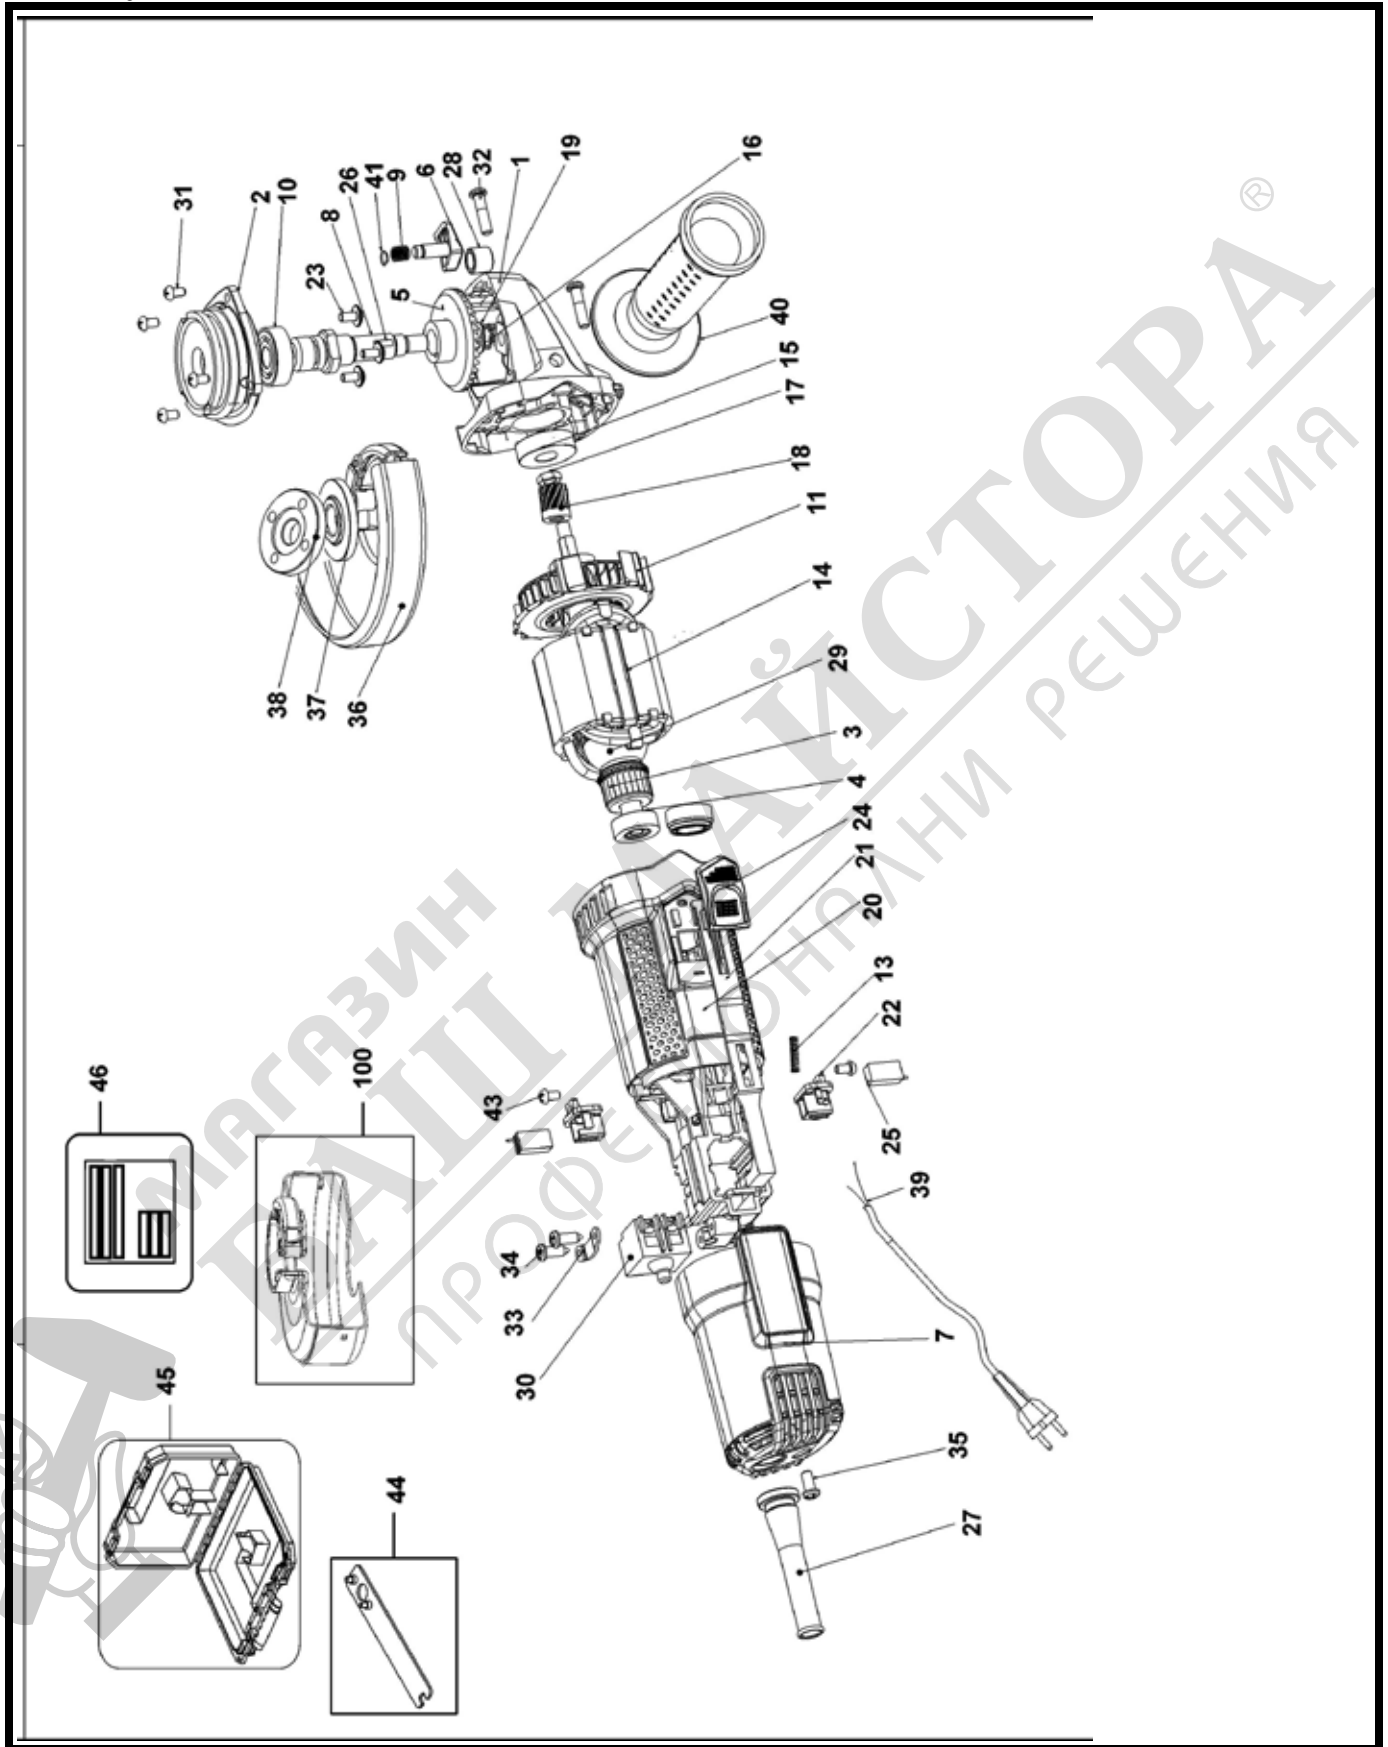

BEG220K ANGLE GRINDER 1

Parts List BEG220K ANGLE GRINDER 1

Item	Part Number	Qty	Part Description	General Description	Other Info	Repair Inst	Markets
1	N597726	1	GEARCASE SA			No	GB
2	N523621	1	COVER			No	GB
3	N522950	1	ARMATURE			No	GB
4	90609688	1	BEARING,BALL			No	GB
5	N505684	1	GEAR			No	GB
6	N528685	1	LOCK PIN			No	GB
7	N529789	1	COVER			No	GB
8	N526446	1	OUTPUT SHAFT			No	GB
9	N522581	1	SPRING			No	GB
10	N529734	1	BEARING BALL			No	GB
11	N516758	1	BAFFLE FAN			No	GB
12	N541114	1	SLEEVE			No	GB
13	90606067	1	SPRING			No	GB
14	N512999	1	FIELD SA			No	GB
15	90532404	1	BEARING			No	GB
16	N529735	1	RING			No	GB
17	N528683	1	NUT			No	GB
18	N505694	1	PINION			No	GB
19	90604831	1	WASHER			No	GB
20	N523985	1	HOUSING SA			No	GB
21	90604790	1	LINK			No	GB
22	N532429	2	HOLDER			No	GB
23	N118088	3	SCREW			No	GB
24	90623826	1	BUTTON			No	GB
25	N530134	2	BRUSH			No	GB
26	N532793	1	KEY			No	GB
27	90604794	1	CORD PROTECTOR			No	GB
28	N529722	1	BEARING			No	GB
30	N550561	1	SWITCH			No	GB
31	90568551	4	SCREW			No	GB
32	N529725	4	SCREW			No	GB
33	N529726	1	CLAMP			No	GB

Parts List BEG220K ANGLE GRINDER 1

Item	Part Number	Qty	Part Description	General Description	Other Info	Repair Inst	Markets
34	N529727	1	SCREW			No	GB
35	N546037	1	SCREW			No	GB
36	N513199	1	GUARD			No	GB
37	90604847	1	FLANGE			No	GB
38	N547712	1	OUTER FLANGE			No	GB
39	90641651	1	CORDSET			No	GB
40	90604851	1	HANDLE			No	GB
41	N529723	1	CLIP			No	GB
43	N529730	2	SCREW			No	GB
44	90604852	1	WRENCH SPECIAL			No	GB
45	N540933	1	KITBOX			No	GB
46	N539068	1	RATING LABEL			No	GB
100	N542445	1	GUARD		BEG220SA5 No -FR	No	GB