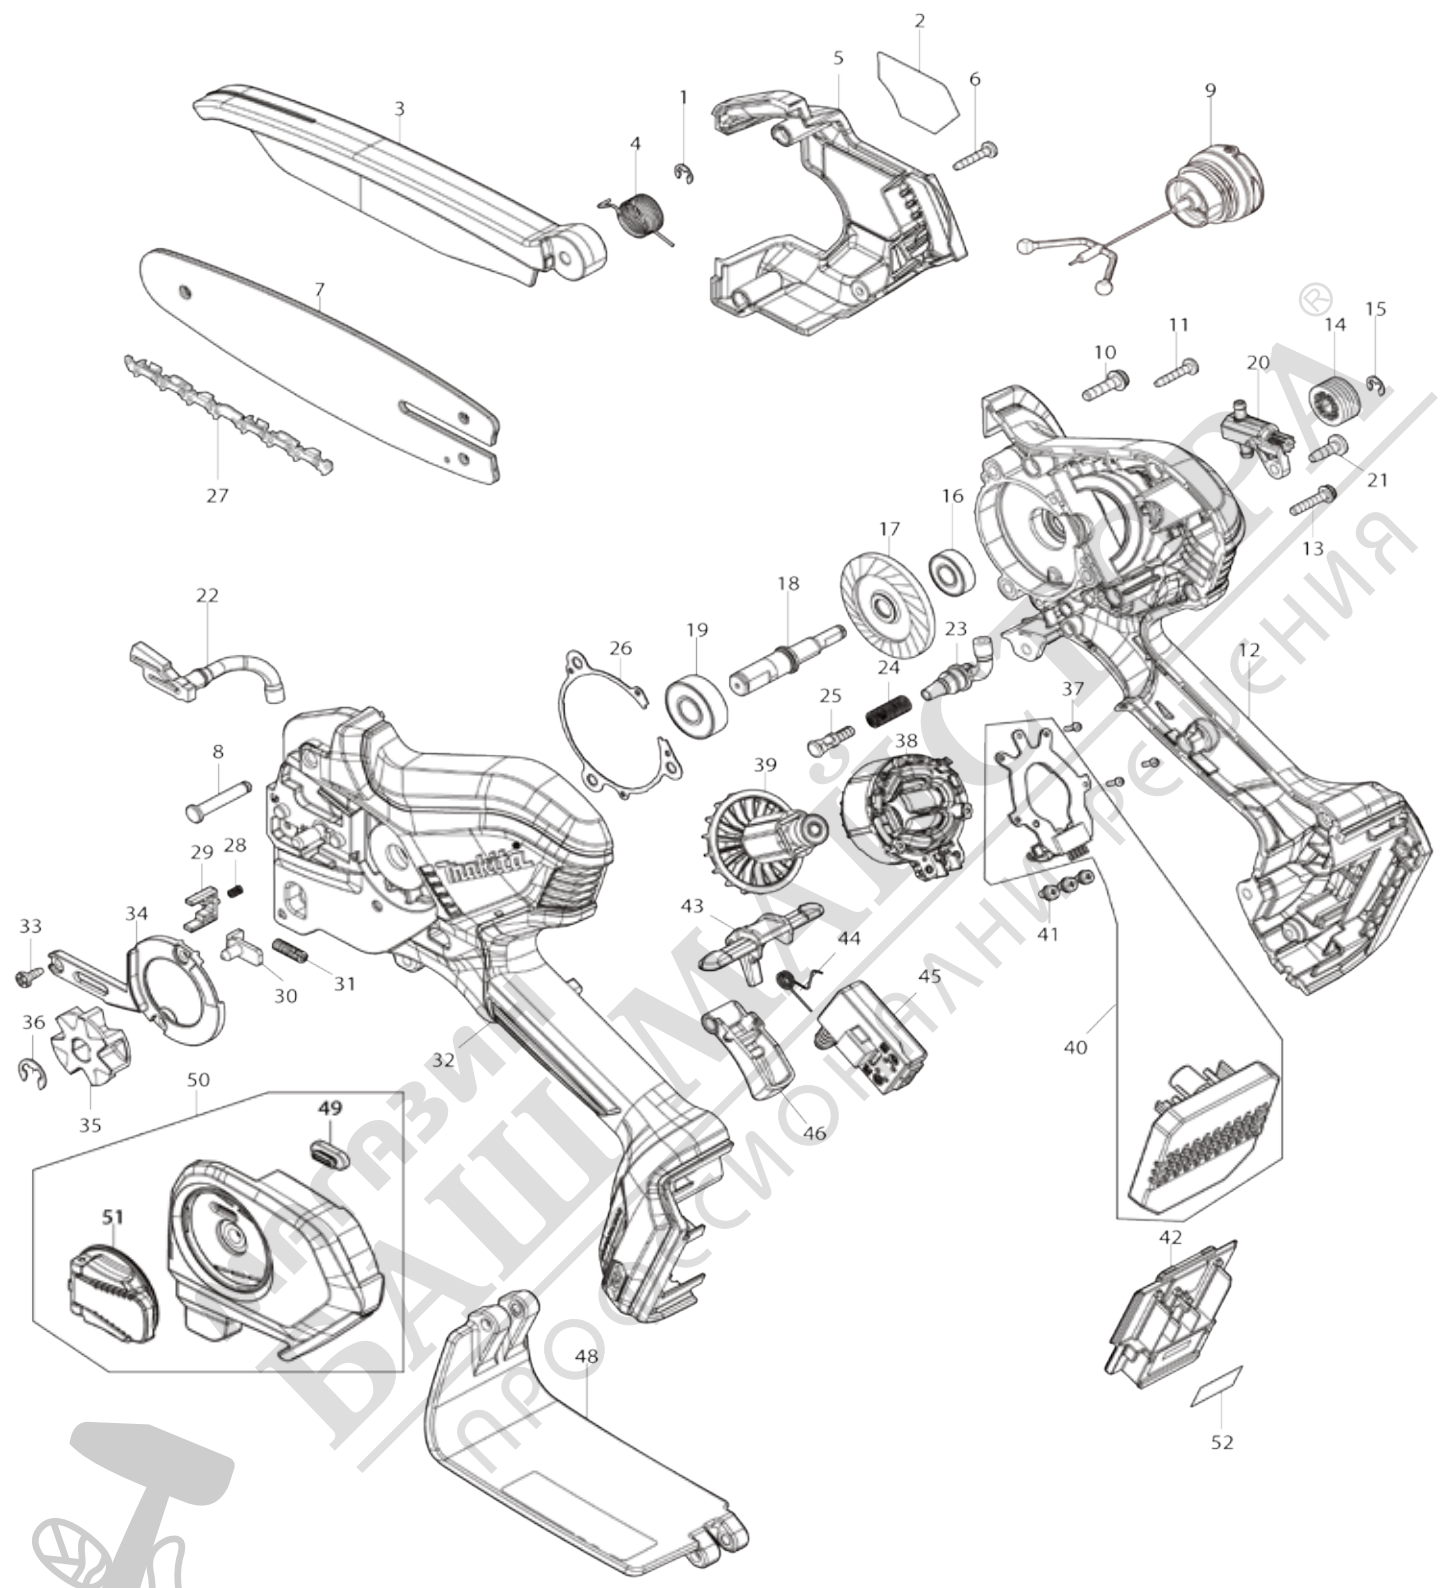

Model No. UC029G Cordless Pruning Saw

Model No.UC029G Cordless Pruning Saw

Item No.	Parts No.	Description	Interchangeability	Q'ty	New/Old	Note1	Note2
001	961011-9	Stop ring (EXT) E-4		1			
002	8148C7-7	Name plate UC029G		1			
003	413T68-1	Safety cover		1			
004	232785-2	Torsion spring 14		1			
005	4131K3-2	Housing R cover		1			
006	266429-2	Binding head tapping screw 3X16		3			
007	1912F1-4	Guide bar 6 set		1			
008	256A31-5	Shoulder pin 5		1			
009	126832-8	Tank cap assembly		1			
C10	213A11-4	O-ring 25		1			
010	911128-8	Pan head screw M4X16 WR		3			
011	266429-2	Binding head tapping screw 3X16		7			
012	1831A3-3	Housing set		1			
C10	263005-3	Rubber pin 6		2			
C20	252126-6	Hex. lock nut M4-7		1			
012		INC. 32					
013	911138-5	Pan head screw M4X20 WR		2			
014	226884-0	Worm gear		1			
015	961011-9	Stop ring (EXT) E-4		1			
016	211166-3	Ball bearing 698DDW		1			
017	227A17-6	Spiral bevel gear 53		1			
018	327A89-2	Spindle		1			
019	210059-1	Ball bearing 6000DDW		1			
020	141N25-0	Oil pump complete		1			
021	266427-6	Binding head tapping screw 4X12		1			
022	422968-4	Oil tube 3-60		1			
023	422969-2	Oil tube 3-25		1			
024	232774-7	Compression spring 6		1			
025	413L02-3	Nipple		1			
026	422B95-9	Gasket		1			
027	1912E8-3	Saw chain 6 set		1			
028	233211-4	Compression spring 2		1			
029	413M02-9	Stopper		1			
030	347A69-2	Tension slide		1			
031	232907-4	Compression spring 4		1			
032	1831A3-3	Housing set		1			
C10	263005-3	Rubber pin 6		2			
C20	252126-6	Hex. lock nut M4-7		1			
032		INC. 12					
033	266492-5	Binding head tapping screw 3X8		3			
034	4131L0-5	Cover		1			
035	1911W5-9	Sprocket 7 set		1			
036	961013-5	Stop ring (EXT) E-7		1			
037	266490-9	Pan head tapping screw 2X6		3			
038	629C88-5	Stator		1			