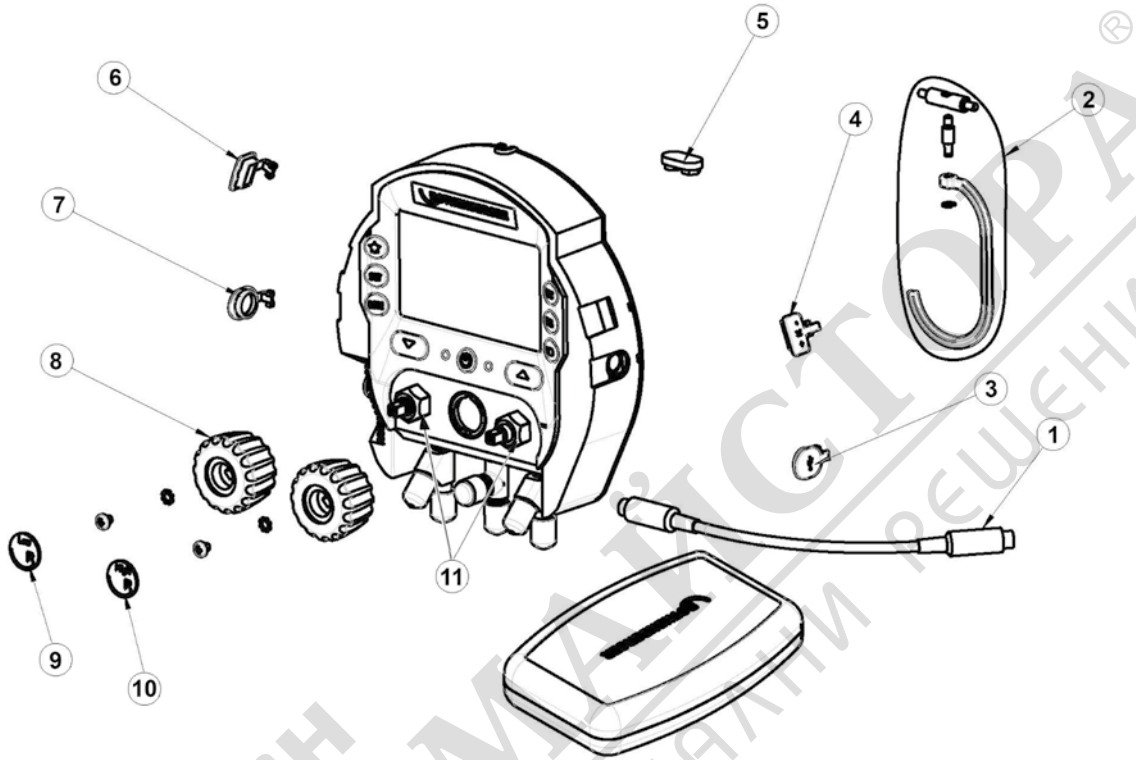

ROCOOL 600
No. 1000000569

dated: 01/17

ROCOOL 600
No. 100000569

dated: 01/17

Item no.	Description	Article no.	Quantity
-	Vacuum sensor	100000541	1
-	Temperature clamp	100000540	1
-	Set red box (red box + black wire)	100000539	1
1	Minidin to USB black wire	1500001350	1
2	Hook	100000580	1
3	USB plug right	1300001072	1
4	Plug right temperature clamp	1300001073	1
5	Wire battery (battery 9V)	1500001134	1
6	Plug left temperature clamp	1300001071	1
7	Plug left vacuum sensor	1300001070	1
8	Knob (no valve)	R17053700	1
9	Label for low pressure knob	R17053816	1
10	Label for high pressure knob	R17053916	1
11	Closing valve set ROCOOL 600	1500002612	1