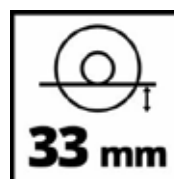

## Logistic Data

- |                                      |                    |
|--------------------------------------|--------------------|
| - Product weight                     | 1.78 kg            |
| - Gross weight single packaging      | 4.55 kg            |
| - Dimensions single packaging        | 444 x 310 x 180 mm |
| - Pieces per export carton           | 2 Pieces           |
| - Gross weight export carton         | 15 kg              |
| - Dimensions export carton           | 520 x 330 x 395 mm |
| - Container quantity (20"/40"/40"HC) | 1068   2160   2470 |

FLAT & ROBUST

EASY CHANGE

FLEXIBLE-  
& POSITIONS

INCL.

Ø 125 mm

33 mm

ERGONOMIC