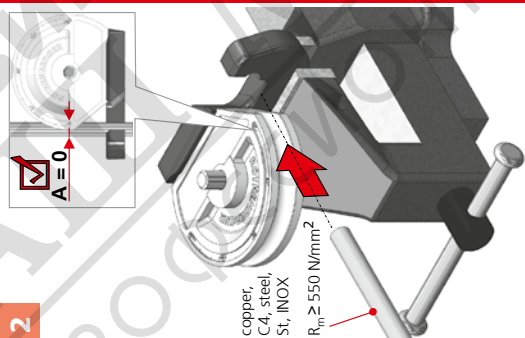

ROBEND H+W PLUS

mm	mm	R	Nr. / No.
8 mm	1,0	22	24508
10 mm	1,0	32	24510
12 mm	1,0	38	24512
14 mm	1,0	45	24514
15 mm	1,0	45	24515
16 mm	1,0	64	24516
18 mm	1,0	64	24518
20 mm	1,0	81	24520
22 mm	1,0	81	24522
5/16"	1,0	22	24508
3/8"	1,0	32	24551
1/2"	1,0	38	24552
5/8"	1,0	64	24516
3/4"	1,0	81	24519
7/8"	1,0	81	24522