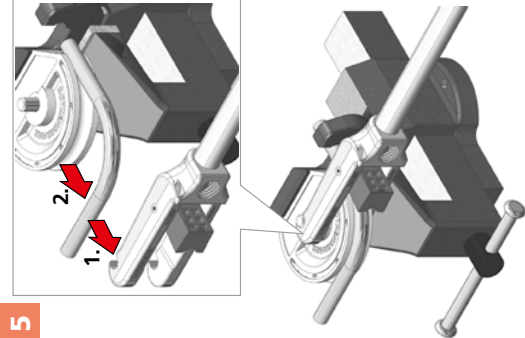

ROBEND H+W PLUS

mm	mm	R	Nr. / No.
8 mm	1,0	22	24508
10 mm	1,0	32	24510
12 mm	1,0	38	24512
14 mm	1,0	45	24514
15 mm	1,0	45	24515
16 mm	1,0	64	24516
18 mm	1,0	64	24518
20 mm	1,0	81	24520
22 mm	1,0	81	24522
5/16"	1,0	22	24508
3/8"	1,0	32	24551
1/2"	1,0	38	24552
5/8"	1,0	64	24516
3/4"	1,0	81	24519
7/8"	1,0	81	24522