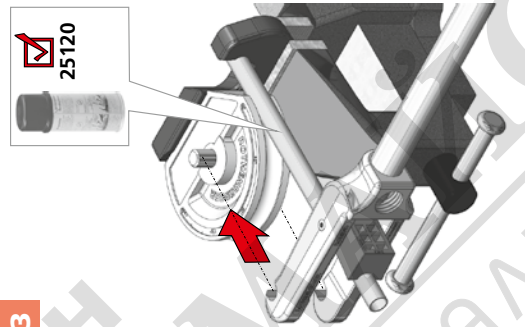

ROBEND H+W PLUS

mm	mm	R	Nr. / No.
8 mm	1,0	22	24508
10 mm	1,0	32	24510
12 mm	1,0	38	24512
14 mm	1,0	45	24514
15 mm	1,0	45	24515
16 mm	1,0	64	24516
18 mm	1,0	64	24518
20 mm	1,0	81	24520
22 mm	1,0	81	24522
5/16"	1,0	22	24508
3/8"	1,0	32	24551
1/2"	1,0	38	24552
5/8"	1,0	64	24516
3/4"	1,0	81	24519
7/8"	1,0	81	24522