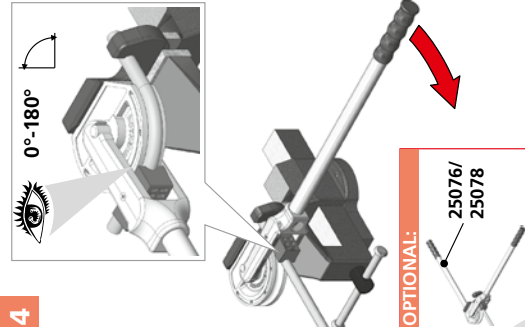

ROBEND H+W PLUS

mm	mm	R	Nr. / No.
8 mm	1,0	22	24508
10 mm	1,0	32	24510
12 mm	1,0	38	24512
14 mm	1,0	45	24514
15 mm	1,0	45	24515
16 mm	1,0	64	24516
18 mm	1,0	64	24518
20 mm	1,0	81	24520
22 mm	1,0	81	24522
5/16"	1,0	22	24508
3/8"	1,0	32	24551
1/2"	1,0	38	24552
5/8"	1,0	64	24516
3/4"	1,0	81	24519
7/8"	1,0	81	24522