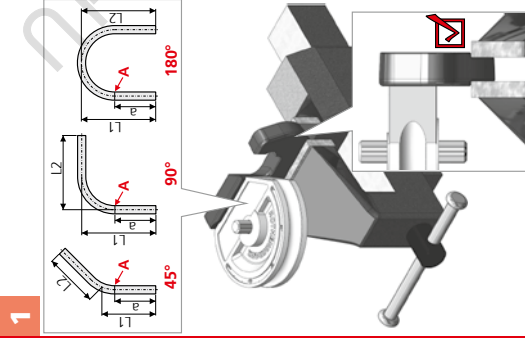

ROBEND H+W PLUS

mm	mm	R	Nr. / No.
8 mm	1,0	22	24508
10 mm	1,0	32	24510
12 mm	1,0	38	24512
14 mm	1,0	45	24514
15 mm	1,0	45	24515
16 mm	1,0	64	24516
18 mm	1,0	64	24518
20 mm	1,0	81	24520
22 mm	1,0	81	24522
5/16"	1,0	22	24508
3/8"	1,0	32	24551
1/2"	1,0	38	24552
5/8"	1,0	64	24516
3/4"	1,0	81	24519
7/8"	1,0	81	24522