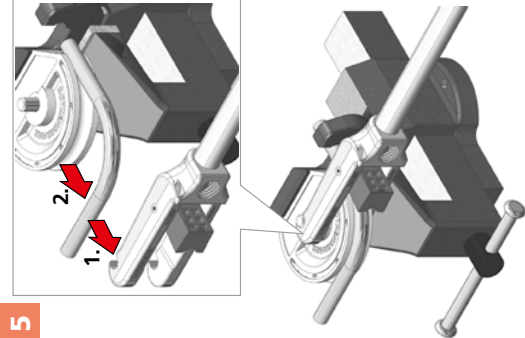

ROBEND H+W PLUS

	max. mm	R mm	Nr. / No.
8 mm	1,0	22	24508
10 mm	1,0	32	24510
12 mm	1,0	38	24512
14 mm	1,0	45	24514
15 mm	1,0	45	24515
16 mm	1,0	64	24516
18 mm	1,0	64	24518
20 mm	1,0	81	24520
22 mm	1,0	81	24522
5/16"	1,0	22	24508
3/8"	1,0	32	24551
1/2"	1,0	38	24552
5/8"	1,0	64	24516
3/4"	1,0	81	24519
7/8"	1,0	81	24522