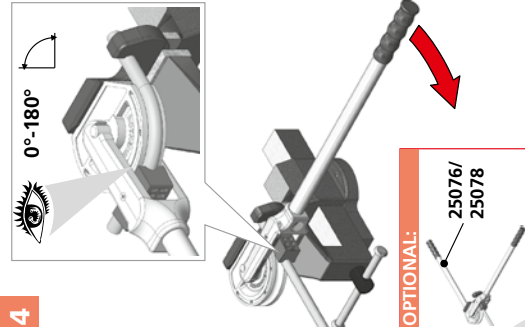

ROBEND H+W PLUS

	max. mm	R mm	Nr. / No.
8 mm	1,0	22	24508
10 mm	1,0	32	24510
12 mm	1,0	38	24512
14 mm	1,0	45	24514
15 mm	1,0	45	24515
16 mm	1,0	64	24516
18 mm	1,0	64	24518
20 mm	1,0	81	24520
22 mm	1,0	81	24522
5/16"	1,0	22	24508
3/8"	1,0	32	24551
1/2"	1,0	38	24552
5/8"	1,0	64	24516
3/4"	1,0	81	24519
7/8"	1,0	81	24522