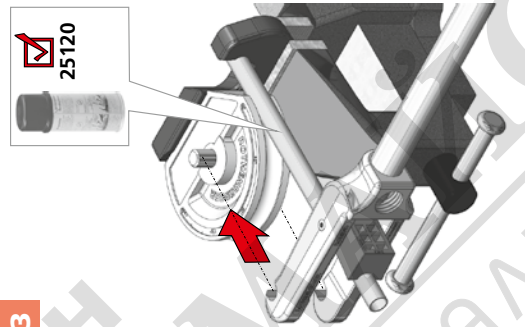

ROBEND H+W PLUS

	max. mm	R mm	Nr. / No.
8 mm	1,0	22	24508
10 mm	1,0	32	24510
12 mm	1,0	38	24512
14 mm	1,0	45	24514
15 mm	1,0	45	24515
16 mm	1,0	64	24516
18 mm	1,0	64	24518
20 mm	1,0	81	24520
22 mm	1,0	81	24522
5/16"	1,0	22	24508
3/8"	1,0	32	24551
1/2"	1,0	38	24552
5/8"	1,0	64	24516
3/4"	1,0	81	24519
7/8"	1,0	81	24522