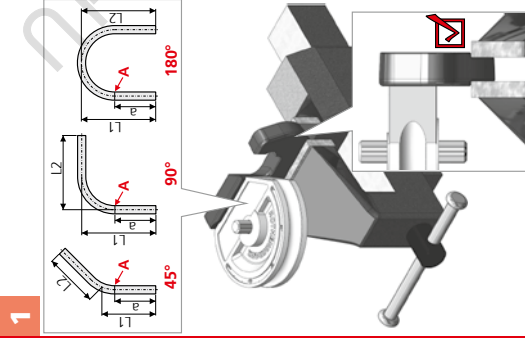

ROBEND H+W PLUS

	max. mm	R mm	Nr. / No.
8 mm	1,0	22	24508
10 mm	1,0	32	24510
12 mm	1,0	38	24512
14 mm	1,0	45	24514
15 mm	1,0	45	24515
16 mm	1,0	64	24516
18 mm	1,0	64	24518
20 mm	1,0	81	24520
22 mm	1,0	81	24522
5/16"	1,0	22	24508
3/8"	1,0	32	24551
1/2"	1,0	38	24552
5/8"	1,0	64	24516
3/4"	1,0	81	24519
7/8"	1,0	81	24522