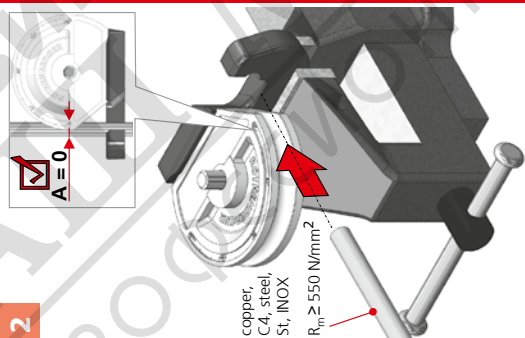

ROBEND H+W PLUS

	max. mm	R mm	Nr. / No.
8 mm	1,0	22	24508
10 mm	1,0	32	24510
12 mm	1,0	38	24512
14 mm	1,0	45	24514
15 mm	1,0	45	24515
16 mm	1,0	64	24516
18 mm	1,0	64	24518
20 mm	1,0	81	24520
22 mm	1,0	81	24522
5/16"	1,0	22	24508
3/8"	1,0	32	24551
1/2"	1,0	38	24552
5/8"	1,0	64	24516
3/4"	1,0	81	24519
7/8"	1,0	81	24522