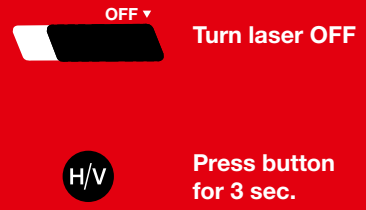

Quick Start

X2 GREEN

Inclination mode ON