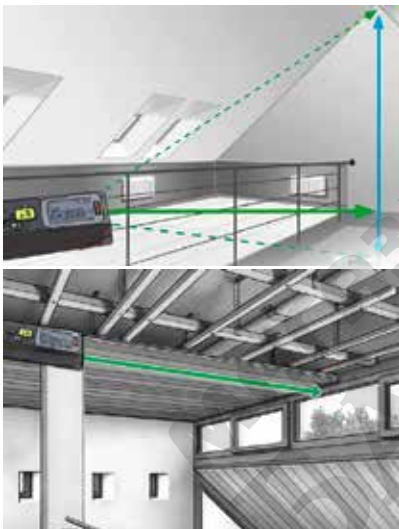

LaserRange-Master Gi4 Mini

Extremely compact laser rangefinder with green laser technology and Pythagoras angle function

This laser rangefinder provides precise determination of lengths, areas and volumes, and is perfect for acquiring room sizes and calculating material quantities. Heights and distances can be determined indirectly using the Pythagoras angle function. The green laser technology provides outstanding visibility. A highly legible display with clear white figures on a black background, the selectable housing reference point and the extremely compact design make it very easy to use. The powerful lithium-ion battery ensures a long operating life and, after brief phases of inactivity, first of all the laser and then the device switch off the save energy.

- Compact design, suitable for any tool box, shirt or trouser pocket
- Point-precise laser measurement for determining lengths, areas and volumes
- Ideal for recording room sizes and calculating material quantities
- Indirect height measurement in hard-to-reach locations using Pythagorean angle function (1 + 2)
- Good visibility through green laser technology
- Measuring levels with practical switching function: front and rear
- Easy-to-read LC display thanks to white figures on a black background
- Sturdy, ergonomically designed, rubberised casing

TECHNICAL DATA