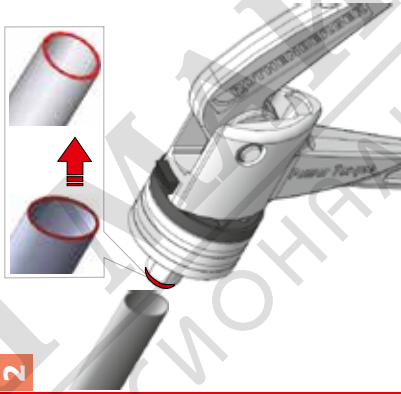

ROLOCK® EXPANDER Power Torque

ROLOCK® EXPANDER Power Torque

Ø max. 42mm / 1. 3/4"

no. 12400

i Cu ≥ 260 N/mm²

1

2

3