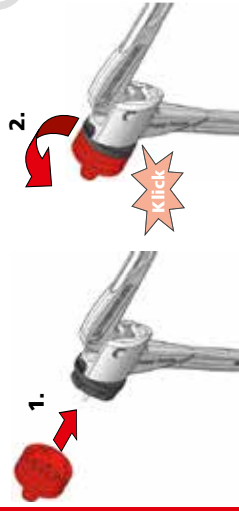

ROLOCK® EXPANDER Power Torque

ROLOCK® EXPANDER Power Torque

Ø max. 42mm / 1. 3/4"

no. 12400

i Cu ≥ 260 N/mm²

1

2

3