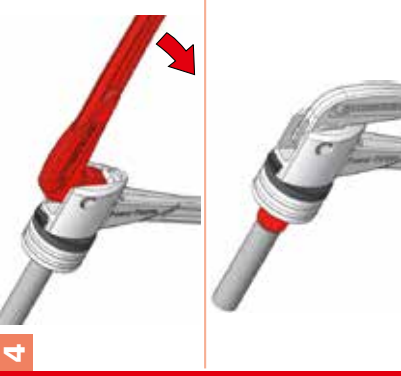

130001588-10/F&E

ROTHENBERGER Werkzeuge GmbH • Industriestraße 7 • D-65779 Kelkheim/Germany
Tel. + 49 (0) 61 95 / 800 - 0 • Fax +49 (0) 61 95 / 800 - 3500 • info@rothenberger.com • www.rothenberger.com

ROTHENBERGER

МАГАЗИН
БЫТОВАЯ ТЕХНИКА
РОДНИКОВЫЕ РЕШЕНИЯ