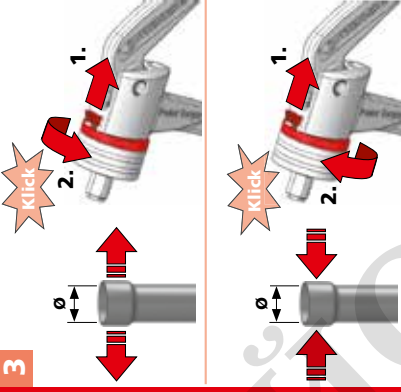

ROLOCK® EXPANDER Power Torque

ROLOCK® EXPANDER Power Torque

Ø max. 42mm / 1. 3/4"

no. 12400

i Cu ≥ 260 N/mm²

1

2

3