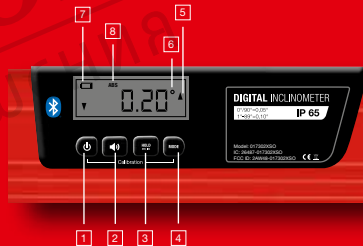

Calibration

For calibration place RED DIGITAL with measuring surface on a horizontal plane. Switch on the module with the ON button.

Power + MODE 1 x → Wait until -1- appears on screen.

Calibration pos. 1

Power 1 x → Wait until -2- appears on screen.

Turn RED DIGITAL 180 degrees.

Calibration pos. 2

Power 1 x → Wait until measurement appears on screen. Done.

Quick Start

RED/REDM DIGITAL

- 1 ON/OFF switch | Display light
- 2 On/off switch acoustics (signal at 0° and 90°)
- 3 HOLD function (measurement is retained by pressing once) | Switch between ABS (absolute) and INC (incremental)
- 4 MODE button for switching between measured value settings (°, mm/m, %, in/ft)
- 5 Arrows show in which direction the spirit level has to be moved
- 6 Display °, mm/m, %, in/ft
- 7 Display in the case of low battery voltage
- 8 Display of ABS or INC

Calibration

Power icon → 1 sec → ON

Power icon → 2 sec → OFF

Calibration

Speaker icon → 1 x → Speaker icon → 0°; 90°

Speaker icon → 1 x → Speaker icon with slash

Calibration

Power icon → 1 x → Lightbulb icon