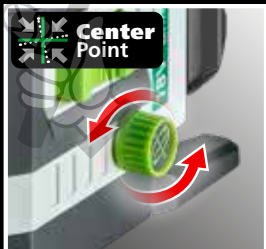

* measured at 300 lux ambient light

Three extremely bright green laser circles with excellent visibility of up to 60 meters.*

Time-saving automatic alignment.

Easy alignment of slopes with manual tilt function.

Precise fine adjustment mechanism without changing the center point.

Sturdy aluminium base with exemplary stability with 1/4" and 5/8" thread.

Can be used with 18V battery or in USB-C mains power.

Efficient working even over long distances possible.