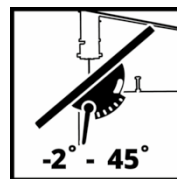

Einhell

CLASSIC

Band Saw

TC-SB 200/1

Item No.: 4308009

Ident No.: 21013

Bar Code: 4006825679106

The Einhell TC-SB 200/1 is an ideal basic machine for hobby DIY enthusiasts. The height adjustment is not only used for precise cuts. If adapted to the ideal working height of the user, then the height adjustment also serves as safe use. The multiple-adjustable blade stabiliser reduces blade vibration. The saw blade guard is also height-adjustable. The push stick included in the delivery is indispensable for safe work on the band saw. The saw table is infinitely tiltable, so that even tricky mitre cuts can be achieved. The rip fence and bearing roller guide support the do-it-yourselfer with straight and precise cuts.

Features & Benefits

- Saw table steplessly inclinable to perform mitre cuts
- Safely and tool-free changing of the saw blade
- Rip fence for the execution of straight cuts
- Height adjustment for precise cuts and save use
- Ball-bearing guide for precise cuts
- Connection for extractor d=36 mm
- Push stick for save use

Technical Data

- Mains supply	220-240 V | 50 Hz
- Max. power (S2 | S2time)	250 W | 15 min
- Idle speed	1400 min⁻¹
- Throat	200 mm
- Saw band	1400 x 7 mm
- Number of saw teeth	6 / 25,4 mm
- Max. cutting height at 45°	45 mm
- Max. cutting height at 90°	80 mm
- Size of working table	305 x 305 mm
- Table tiltable	-2 - 45 °
- Diameter of suction adapter	36 mm

Logistic Data

- Product weight	15.77 kg
- Gross weight single packaging	19.71 kg
- Dimensions single packaging	425 x 285 x 725 mm
- Pieces per export carton	1 Pieces
- Gross weight export carton	19.5 kg
- Dimensions export carton	420 x 285 x 720 mm
- Container quantity (20"/40"/40"HC)	330 | 666 | 762