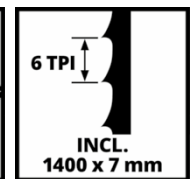

Einhell

CLASSIC

Band Saw

TC-SB 200/1

Item No.: 4308009

Ident No.: 21013

Bar Code: 4006825679106

The Einhell TC-SB 200/1 is an ideal basic machine for hobby DIY enthusiasts. The height adjustment is not only used for precise cuts. If adapted to the ideal working height of the user, then the height adjustment also serves as safe use. The multiple-adjustable blade stabiliser reduces blade vibration. The saw blade guard is also height-adjustable. The push stick included in the delivery is indispensable for safe work on the band saw. The saw table is infinitely tiltable, so that even tricky mitre cuts can be achieved. The rip fence and bearing roller guide support the do-it-yourselfer with straight and precise cuts.

Features & Benefits

- Saw table steplessly inclinable to perform mitre cuts
- Safely and tool-free changing of the saw blade
- Rip fence for the execution of straight cuts
- Height adjustment for precise cuts and save use
- Ball-bearing guide for precise cuts
- Connection for extractor d=36 mm
- Push stick for save use

Technical Data

- | | |
|-------------------------------|------------------------|
| - Mains supply | 220-240 V 50 Hz |
| - Max. power (S2 S2time) | 250 W 15 min |
| - Idle speed | 1400 min ⁻¹ |
| - Throat | 200 mm |
| - Saw band | 1400 x 7 mm |
| - Number of saw teeth | 6 / 25,4 mm |
| - Max. cutting height at 45° | 45 mm |
| - Max. cutting height at 90° | 80 mm |
| - Size of working table | 305 x 305 mm |
| - Table tiltable | -2 - 45 ° |
| - Diameter of suction adapter | 36 mm |

Logistic Data

- | | |
|--------------------------------------|--------------------|
| - Product weight | 15.77 kg |
| - Gross weight single packaging | 19.71 kg |
| - Dimensions single packaging | 425 x 285 x 725 mm |
| - Pieces per export carton | 1 Pieces |
| - Gross weight export carton | 19.5 kg |
| - Dimensions export carton | 420 x 285 x 720 mm |
| - Container quantity (20"/40"/40"HC) | 330 666 762 |