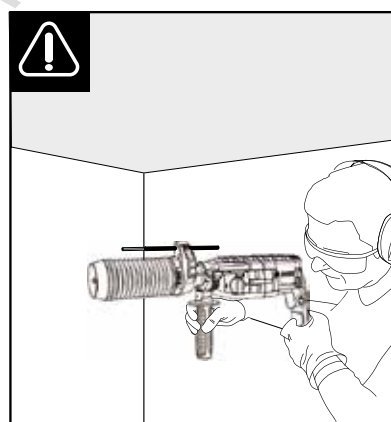

Dust Cup Professional

Robert Bosch Power Tools GmbH
70538 Stuttgart
GERMANY

www.bosch-pt.com

1 609 92A 3N2 (2015.11) / 4

1 609 92A 3N2

BOSCH

i A

1 GBH 36 V-EC Compact