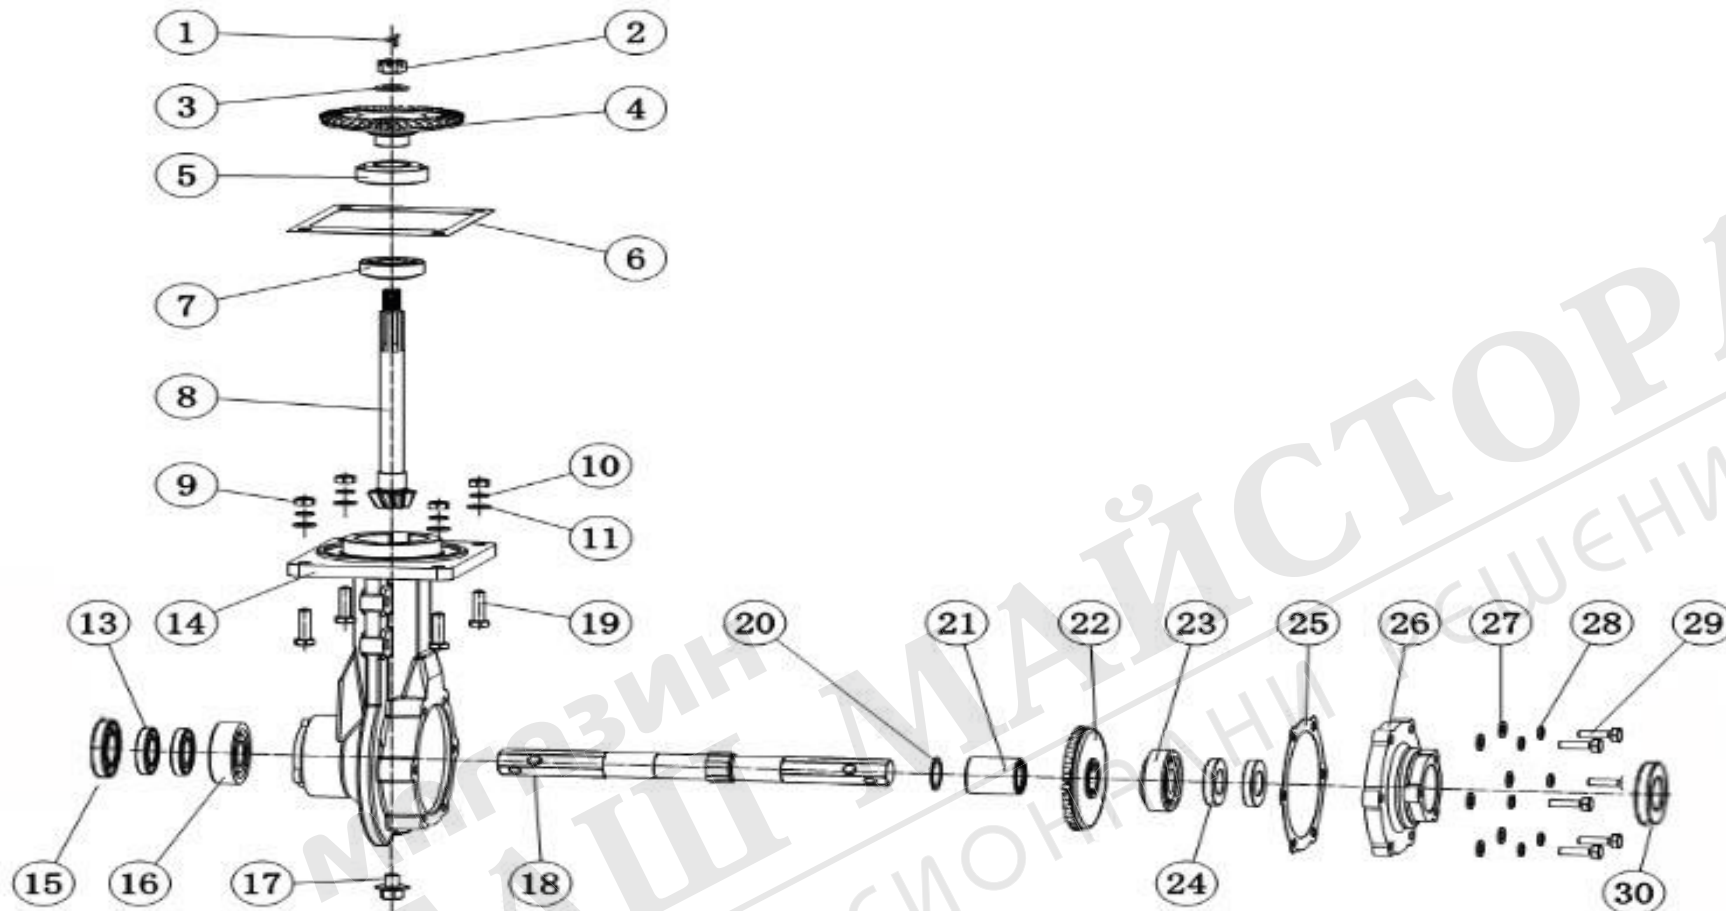

Series No.	Part Code	English Name	Unit	Quantity for One Unit	Order Quantity	Unit Price	Total Amount	Note
1	34006-00139-00	Splitpin1.6×20	pc	1				
2	30121-00080-00	Nut M12	pc	1				
3	30139-00046-00	Spring Washer12	pc	1				
4	34033-00102-00	Driven umbrella gear	pc	1				
5	30141-00217-00	Taper ball bearing30205	pc	1				
6	33401-00034-00	paper pad	pcs	1