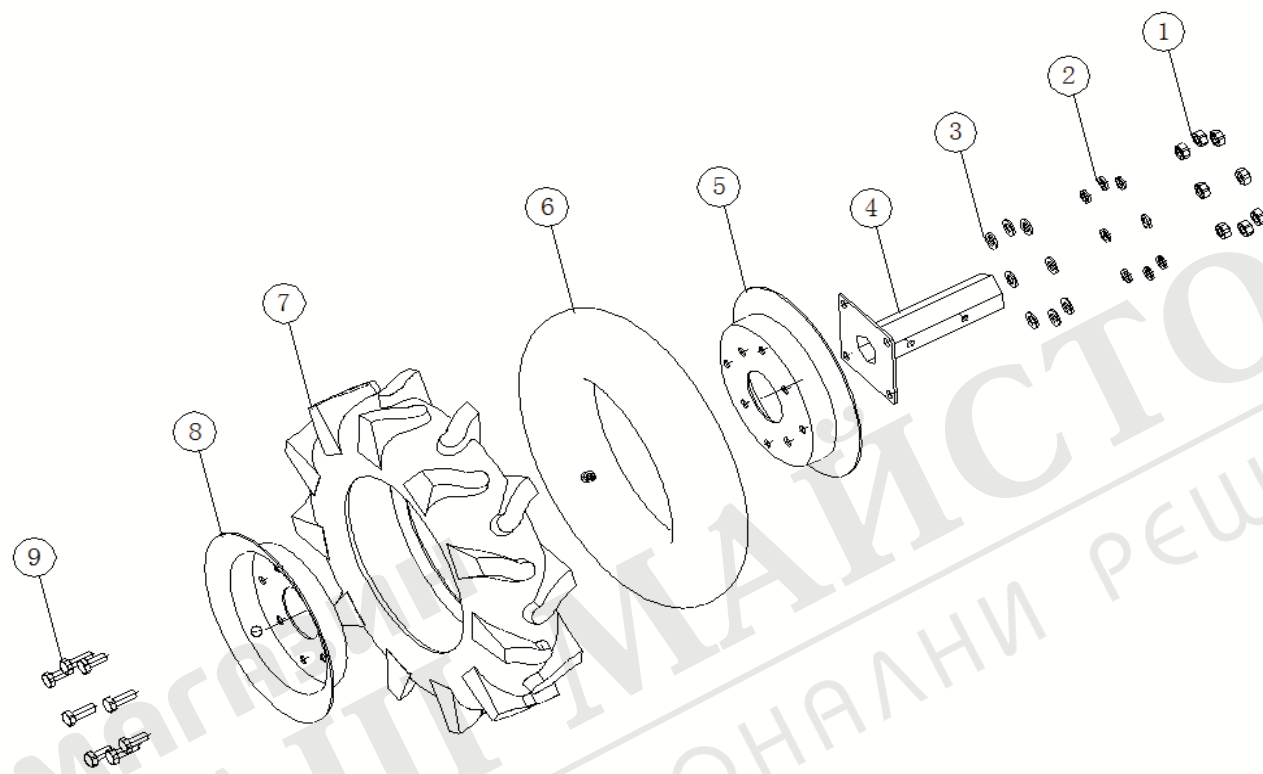

Series No.	Part Code	English Name	Unit	Quantity for One Unit	Order Quantity	Unit Price	Total Amount	Note
1	30121-00029-00	Hex nuts	pcs	8				
2	30139-00024-00	Spring washer	pcs	8				
3	30136-00240-00	Flat Washers	pcs	8				
4	34031-00114-00	Wheel axle	pcs	2				
5	20134-00331-00	Inner hub	pcs	2