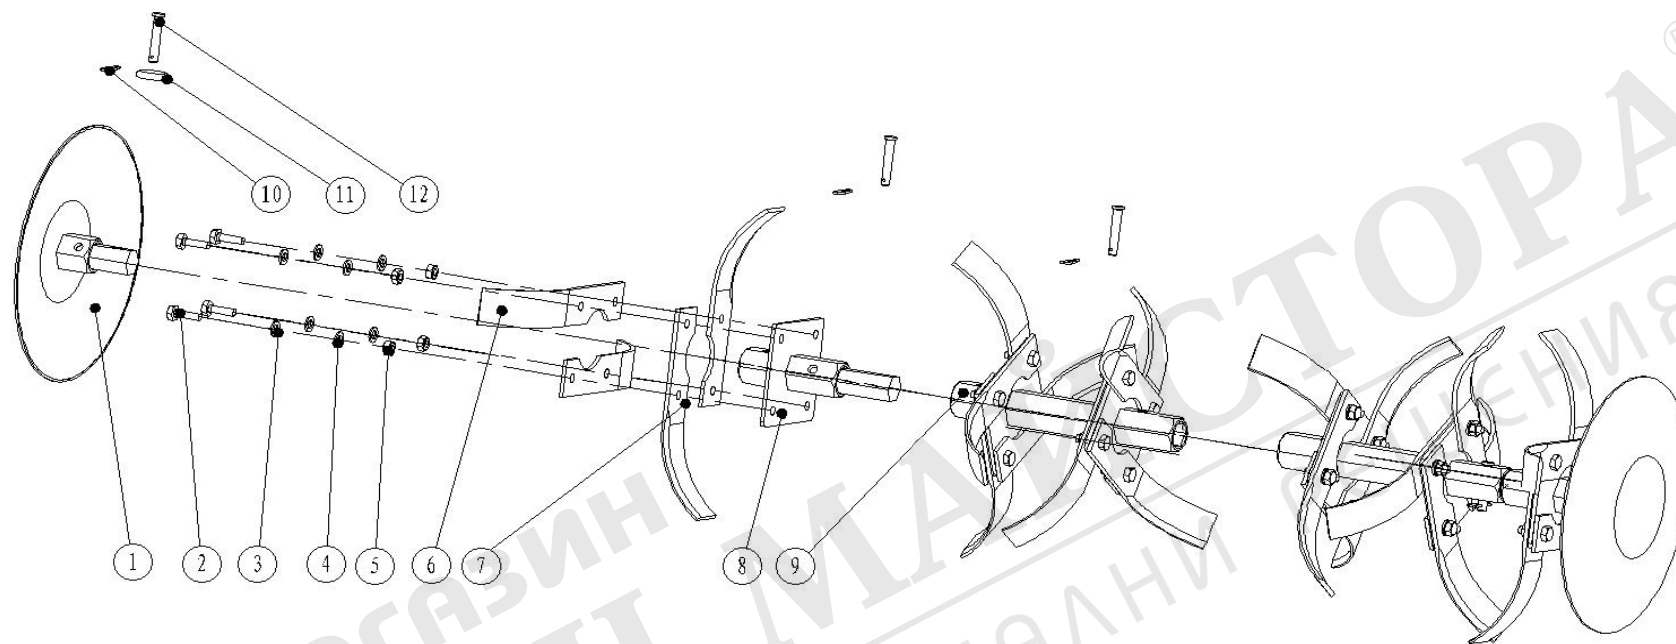

Series No.	Part Code	English Name	Unit	Quantity for One Unit	Order Quantity	Unit Price	Total Amount	Note
1	33709-00057-00	Disc	pcs	2				
2	30106-00017-00	Hexagon head bolts with full thread	pcs	24				
3	30136-00240-00	Flat Washers	pcs	24				
4	30139-00024-00	Spring washer	pcs	24				
5	30121-00029-00	Hex nuts	pcs	24