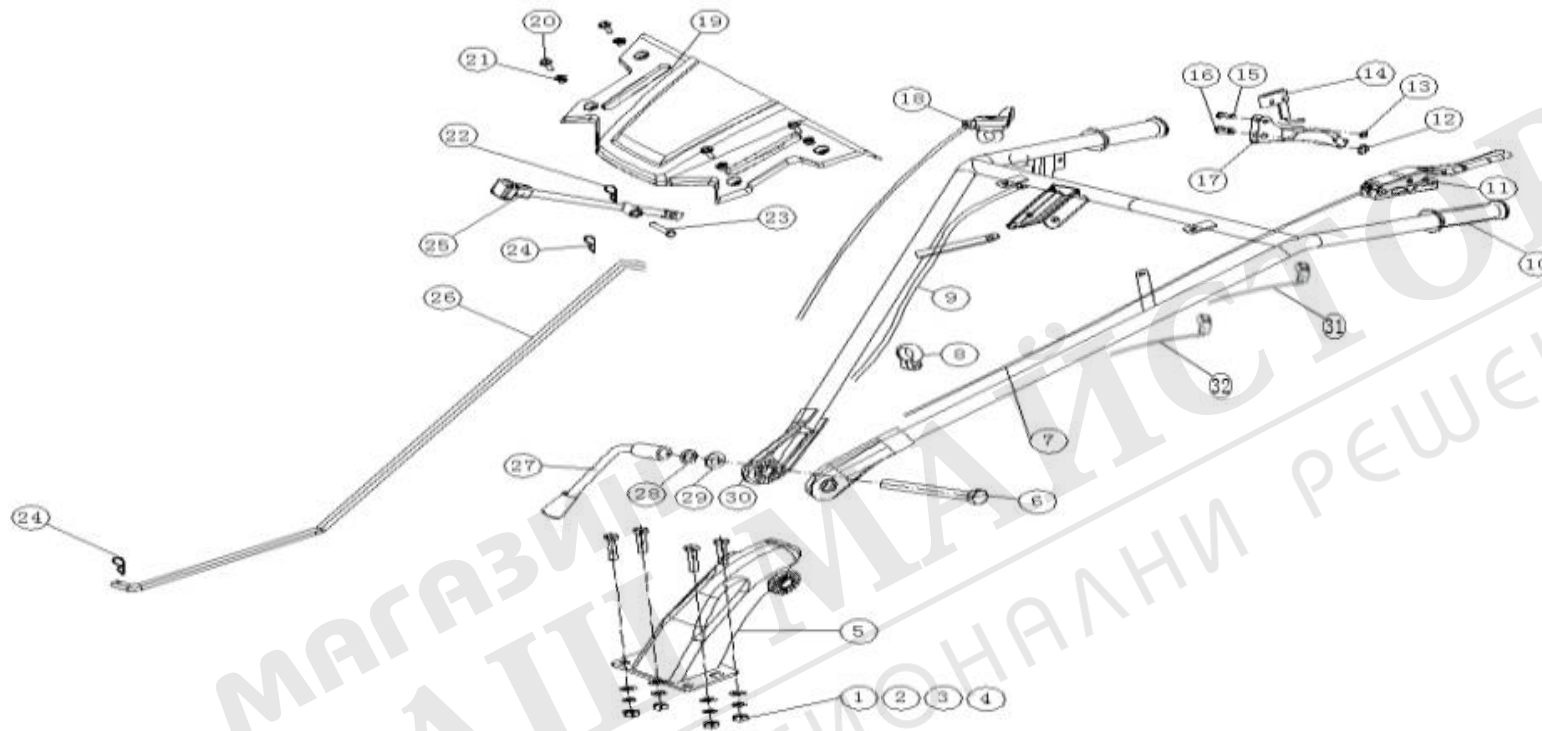

SCHEMĂ EXPLODATĂ

BTA-1000

МАГАЗИН
БАШ
ПРОФ
РЕШЕНИЯ

МАГАЗИН
РЕШЕНИЯ

BTA-1000 SPARE PARTS LIST
Handle Assy

Series No.	Part Code	English Name	Unit	Quantity for One Unit	Order Quantity	Unit Price	Total Amount	Note
1	30101-00730-00	Hexagon flange bolts	pcs	4				
2	30139-00024-00	Spring washer	pcs	4				
3	30136-00240-00	Flat Washers	pcs	4				
4	30121-00029-00	Hex nuts	pcs	4				
5	33706-00122-03	Armrest seat	pcs	1				
6	30100-00144-00	Hexagon head bolts	pcs	1				

SHIFT GEAR PARTS

Series No.	Part Code	English Name	Unit	Quantity for One Unit	Order Quantity	Unit Price	Total Amount	Note
1	30141-00181-00	Bearing 6007	pcs	1				
2	33714-00011-00	Clutch cover	pcs	1				
3	30106-00032-00	Hexagon head bolts with full thread	pcs	1				
4	33301-00017-00	External serrated lock washer	pcs	1				