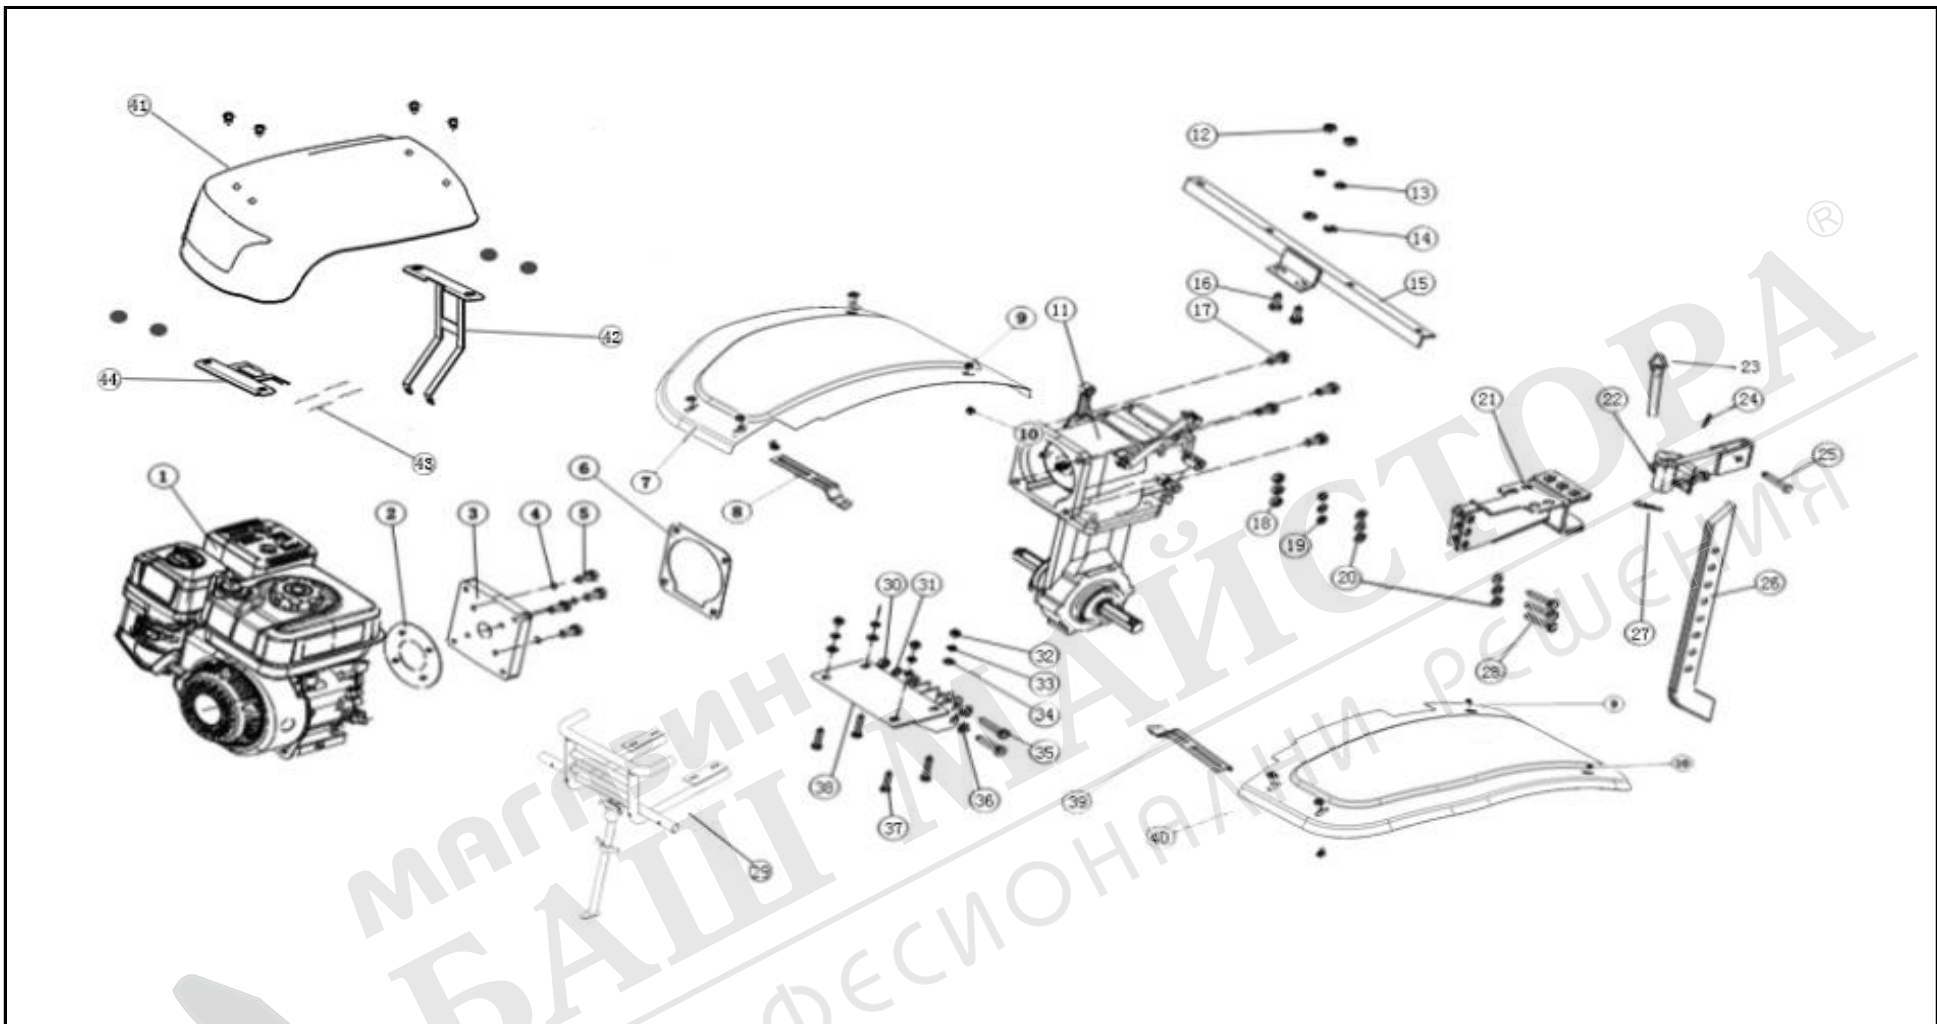

Series No.	Part Code	English Name	Unit	Quantity for One Unit	Order Quantity	Unit Price	Total Amount	Note