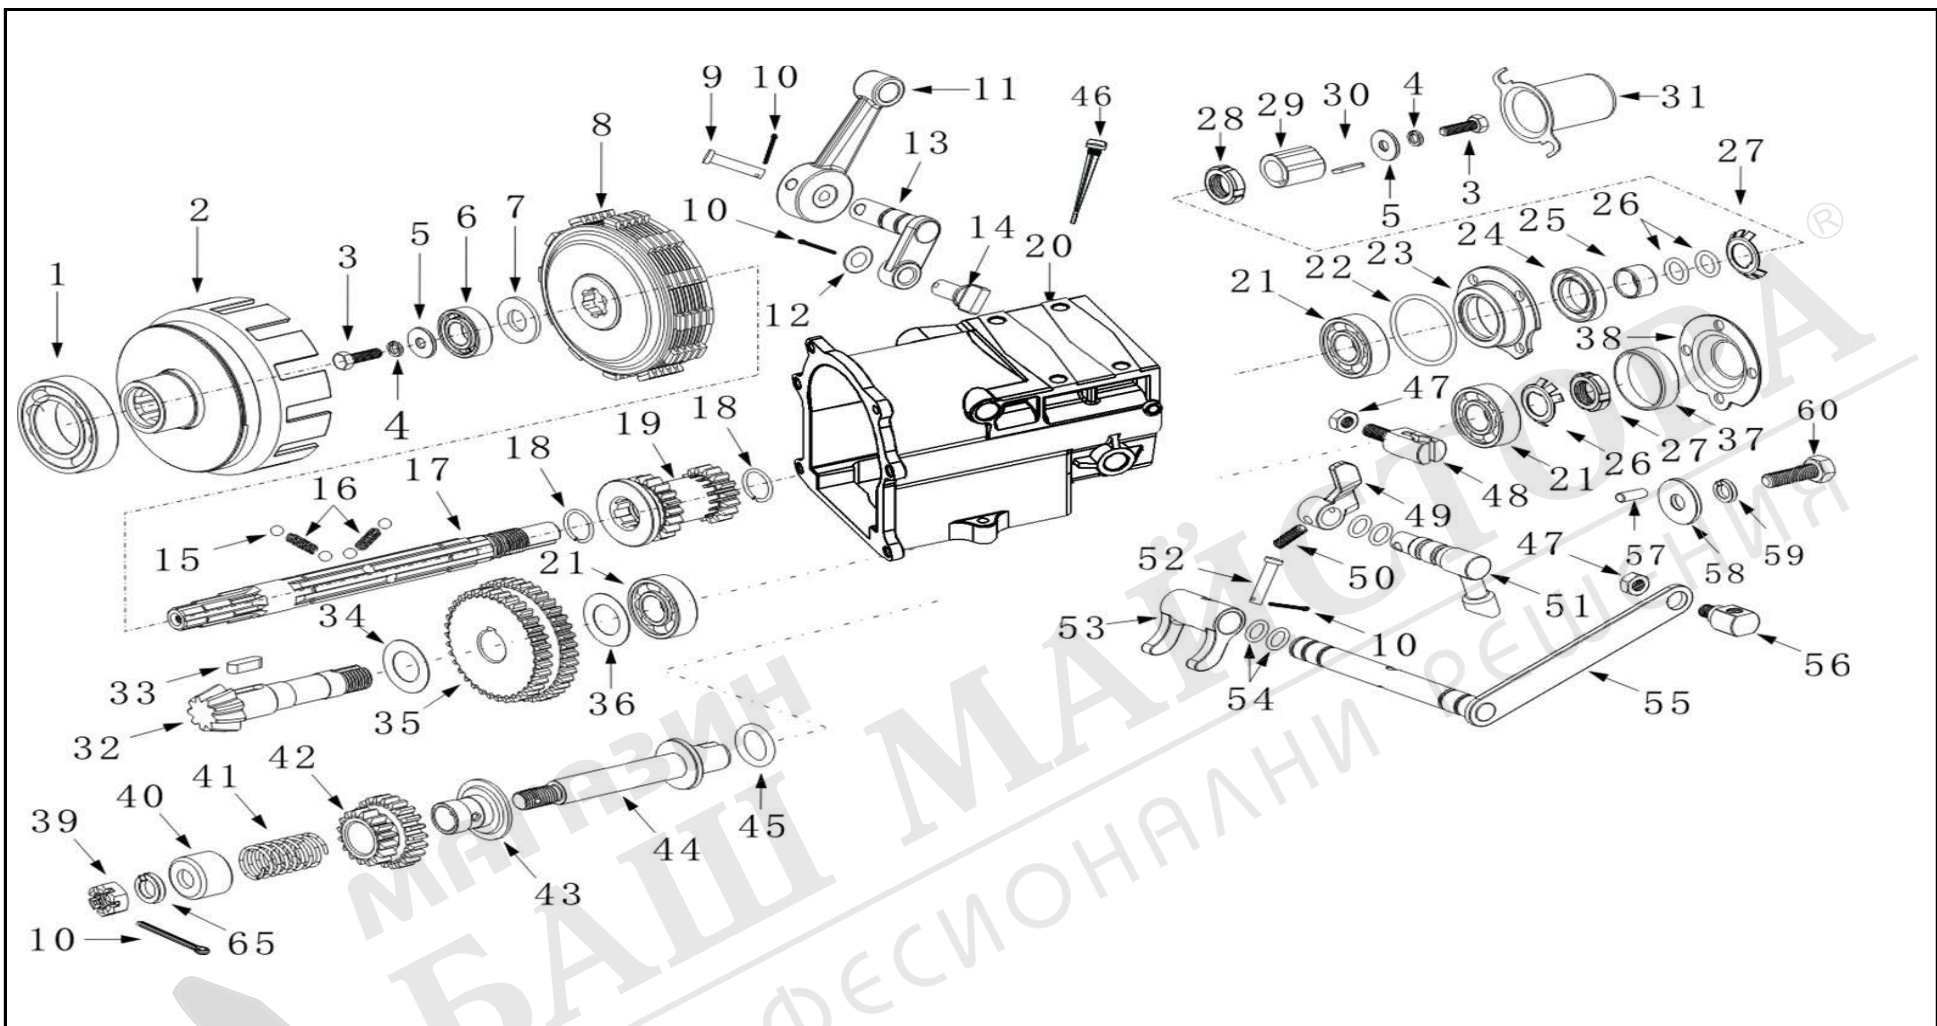

SCHEMĂ EXPLODATĂ

BTA-1000

МАГАЗИН
БАШ
ПРОФ
РЕШЕНИЯ

МАГАЗИН
РЕШЕНИЯ

BTA-1000 SPARE PARTS LIST
Handle Assy

Series No.	Part Code	English Name	Unit	Quantity for One Unit	Order Quantity	Unit Price	Total Amount	Note
1	30101-00730-00	Hexagon flange bolts	pcs	4				
2	30139-00024-00	Spring washer	pcs	4				
3	30136-00240-00	Flat Washers	pcs	4				
4	30121-00029-00	Hex nuts	pcs	4				
5	33706-00122-03	Armrest seat	pcs	1				
6	30100-00144-00	Hexagon head bolts	pcs	1				

SHIFT GEAR PARTS

Series No.	Part Code	English Name	Unit	Quantity for One Unit	Order Quantity	Unit Price	Total Amount	Note
1	30141-00181-00	Bearing 6007	pcs	1				
2	33714-00011-00	Clutch cover	pcs	1				
3	30106-00032-00	Hexagon head bolts with full thread	pcs	1				
4	33301-00017-00	External serrated lock washer	pcs	1				